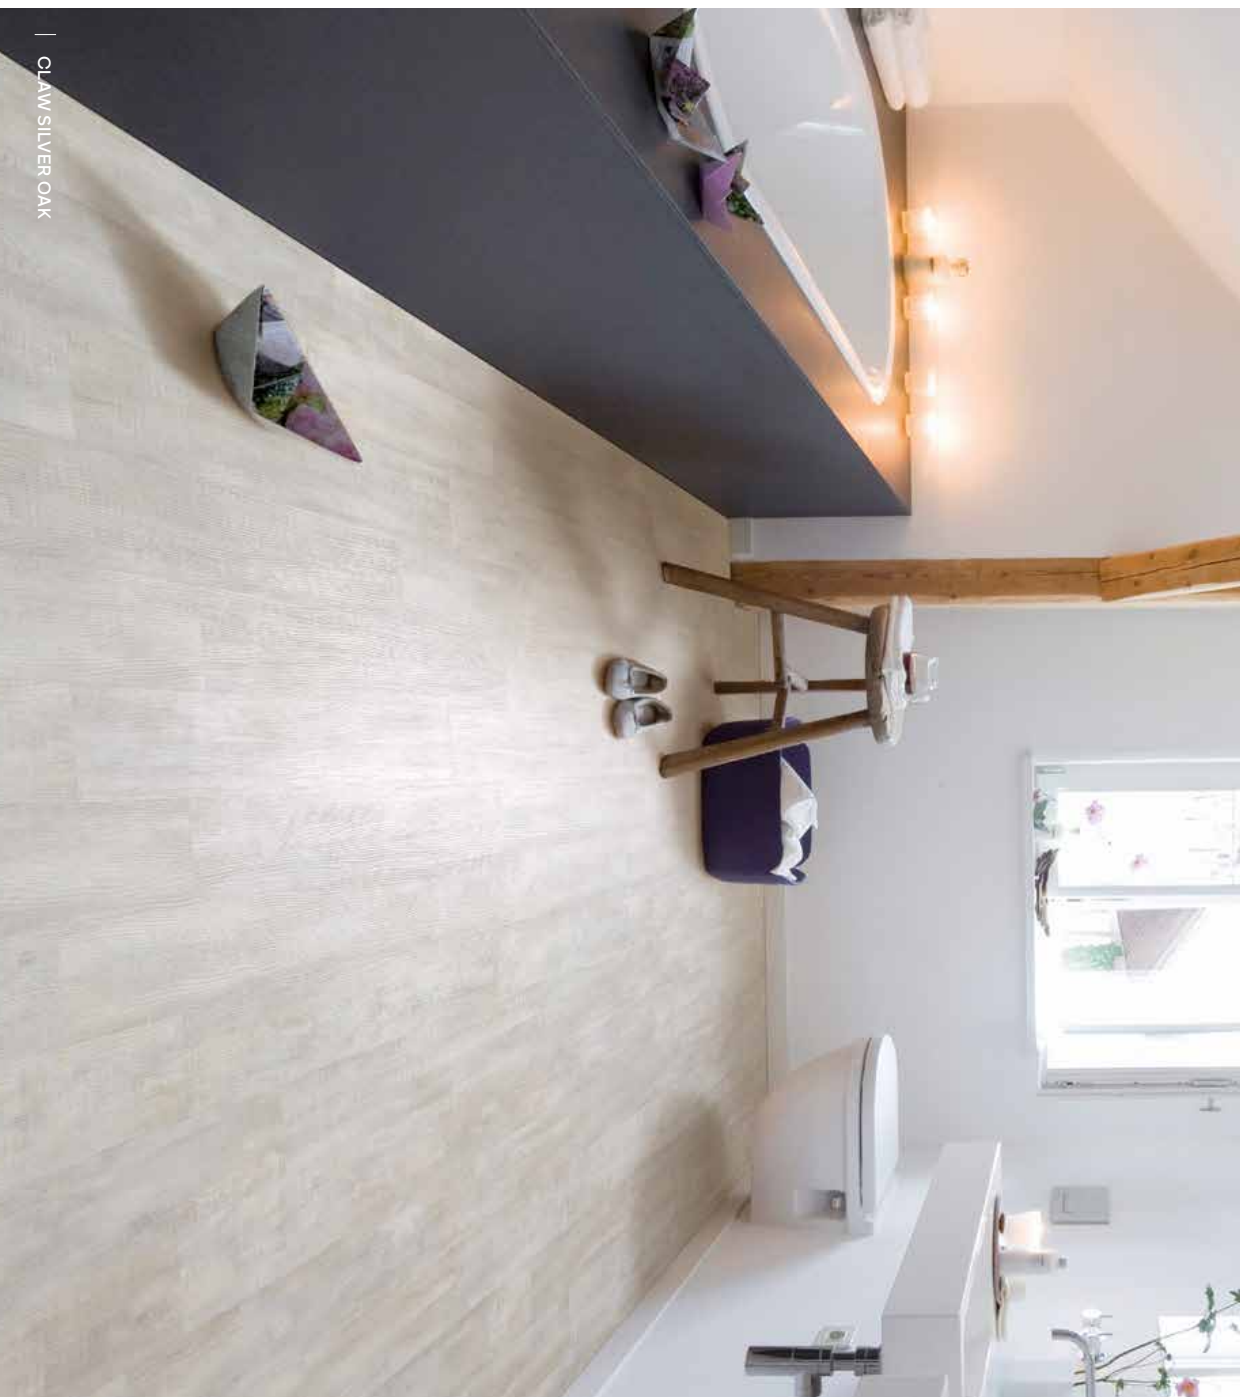

AMORIM

| CLAW/SILVER OAK

As you have seen, when you lay a beautiful Amorim floor, you're not just being carbon neutral, you're actually being carbon negative. Your floor, while growing as natural cork on the tree, has removed many times its own weight of CO₂ from the atmosphere.

When laid in an average sized room, then, a beautiful Amorim All-Cork floor can represent a saving of 1395kg of CO₂!

Please enjoy browsing our range on the next few pages.