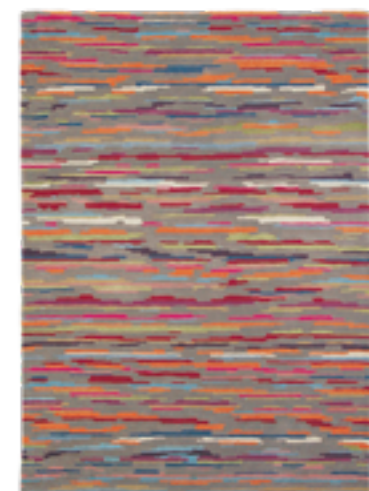

For 2019, Harlequin introduces a new range of striking rugs perfect for making a stylish statement in your home, including a dramatic cheese plant motif, glamorous florals and contemporary geometrics. Exquisitely crafted, these eye-catching wool rugs are hand-tufted to emphasise their luxurious textures and sumptuous tones.

Shore Truffle 40605

Shore Stone 40601

Quintessence Heather 41801

Skintilla Midnight 41705

Skintilla Kingfisher 41707

Formation Mineral 40809

Formation

handtufted · cut and loop pile
 pure new wool / viscose
 140 x 200 cm 4'7" x 6'7"
 170 x 240 cm 5'7" x 7'10"
 200 x 280 cm 6'7" x 9'2"
 250 x 350 cm 8'2" x 11'6"
 custom sizes on request

Rhythm

handtufted · cut and loop pile
 pure new wool
 140 x 200 cm 4'7" x 6'7"
 170 x 240 cm 5'7" x 7'10"
 200 x 280 cm 6'7" x 9'2"
 250 x 350 cm 8'2" x 11'6"
 custom sizes on request

Lulu | Nuru

handtufted · cut pile
 pure new wool
 140 x 200 cm 4'7" x 6'7"
 170 x 240 cm 5'7" x 7'10"
 200 x 280 cm 6'7" x 9'2"
 250 x 350 cm 8'2" x 11'6"
 custom sizes on request

Lulu Pebble 44601

Lulu Saffron 44603

Rhythm Saffron 40906

Nuru Tabasco 42902

HARLEQUIN

stylelibrary.com/harlequin

made and distributed by

BRINK & CAMPMAN