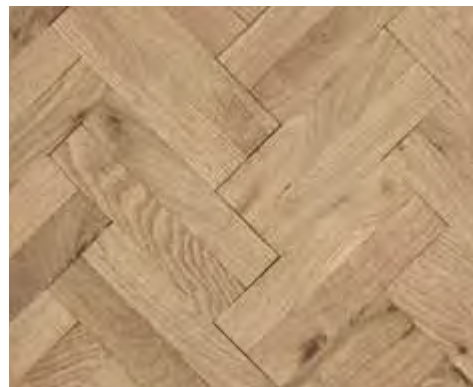

HPO05
Chateau - Double Herringbone

Stave Size 8x24x120mm
Unit Size 8x480x545mm
Pieces Per Pack 25
Pack Size 5.456m²
UF Heating No